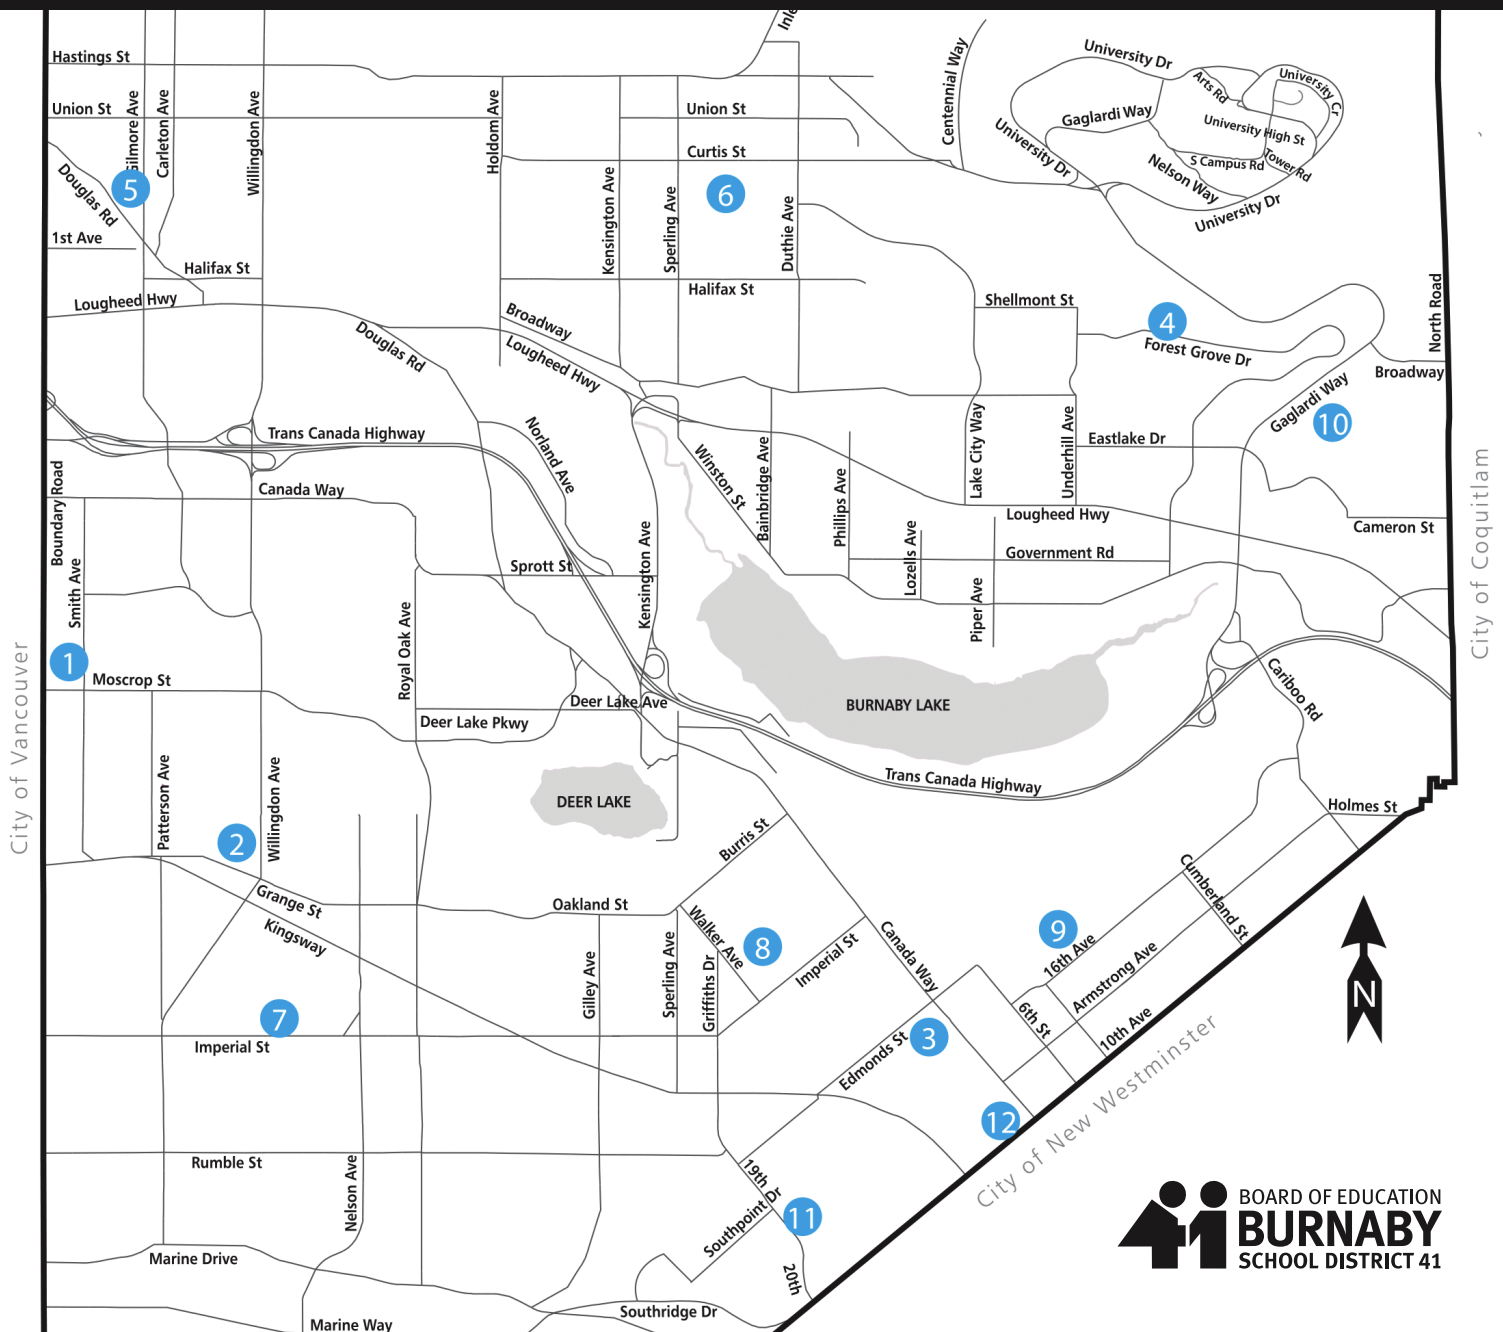

# BURNABY'S STRONGSTART BC EARLY LEARNING CENTRES

## LOCATIONS

- |   |  |   |
|---|--|---|
| <p><b>1 Cascade Heights Elementary School</b><br/>604-664-8645<br/>4343 Smith Avenue, Room #4</p>     | <p><b>5 Kitchener Elementary School</b><br/>604-664-8727<br/>1351 S Gilmore Avenue, Room #A2</p> | <p><b>9 Second Street Community School</b><br/>604.664.8819<br/>7502 2nd Street, Room #112</p>              |
| <p><b>2 Chaffey-Burke Elementary School</b><br/>604-664-8652<br/>4404 Sardis Street, Room #11</p>     | <p><b>6 Lochdale Community School</b><br/>604.664.8743<br/>6990 Aubrey Street, Room #14</p>      | <p><b>10 Stoney Creek Community School</b><br/>604-664-8845<br/>2740 Beaverbrook Cres, Room #105</p>        |
| <p><b>3 Edmonds Community School</b><br/>604.664.8683<br/>7651 18th Avenue, Room #103</p>             | <p><b>7 Maywood Community School</b><br/>604.664.8344<br/>4567 Imperial Street, North Wing</p>   | <p><b>11 Stride Avenue Community School</b><br/>604-664-8854<br/>7014 Stride Avenue, Room #10</p>           |
| <p><b>4 Forest Grove Elementary School</b><br/>604.296.9026<br/>8525 Forest Grove Drive, Room #12</p> | <p><b>8 Morley Elementary School</b><br/>604-664-8774<br/>7355 Morley Street, Room #26</p>       | <p><b>12 Twelfth Avenue Elementary School</b><br/>604-664-8870<br/>7622 12th Avenue, Childcare Portable</p> |

Morley's Centre is open Monday to Friday from 8:45 - 11:45am. All other locations are open Monday to Friday from 9am - Noon